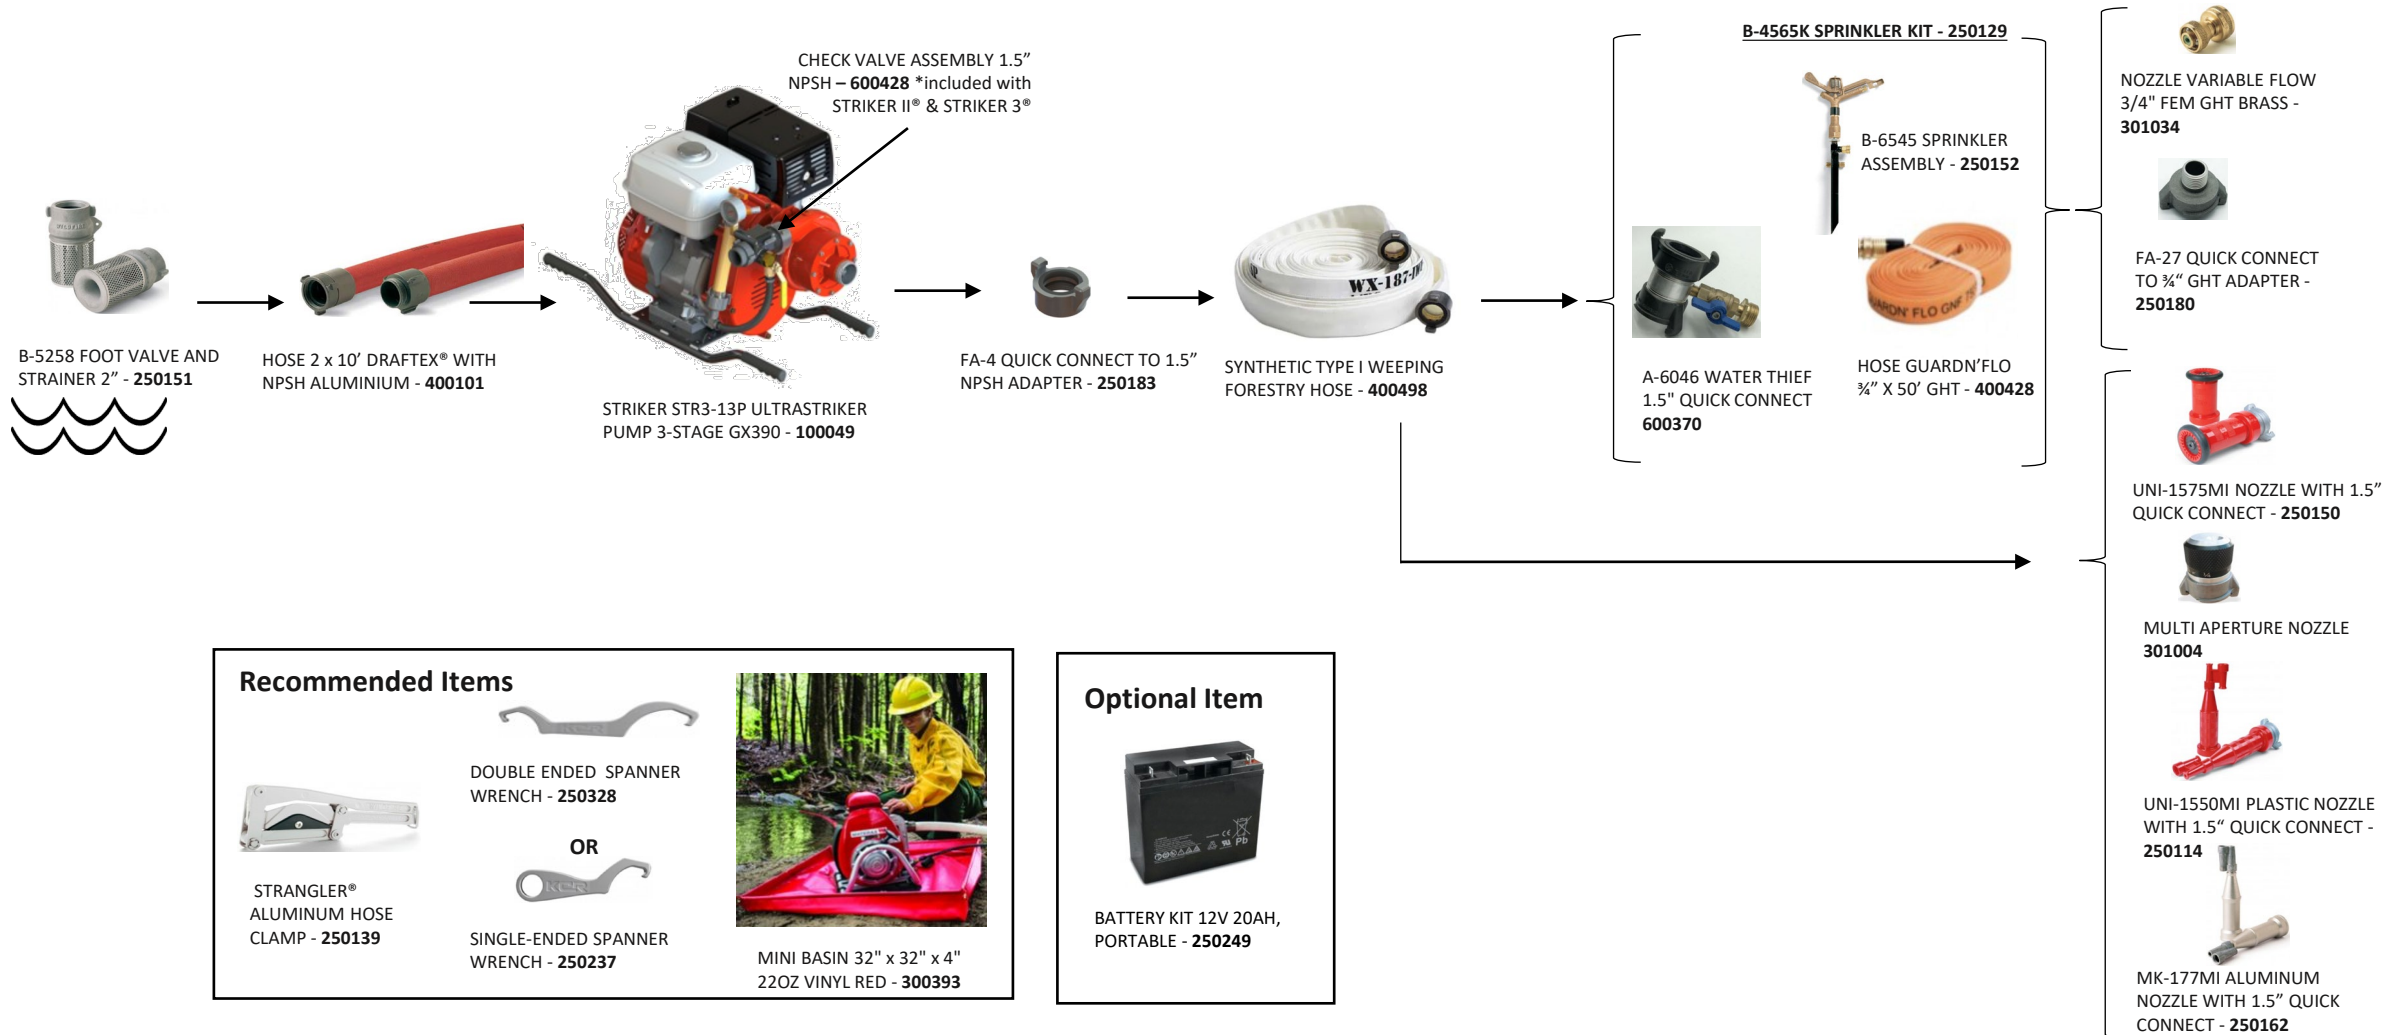

STRIKER II® / STRIKER 3® SINGLE PUMP HOSE LAY (CANADA)

Recommended Items

STRANGLER® ALUMINUM HOSE CLAMP - 250139

DOUBLE ENDED SPANNER WRENCH - 250328

OR

SINGLE-ENDED SPANNER WRENCH - 250237

MINI BASIN 32" x 32" x 4" 22OZ VINYL RED - 300393

Optional Item

BATTERY KIT 12V 20AH, PORTABLE - 250249