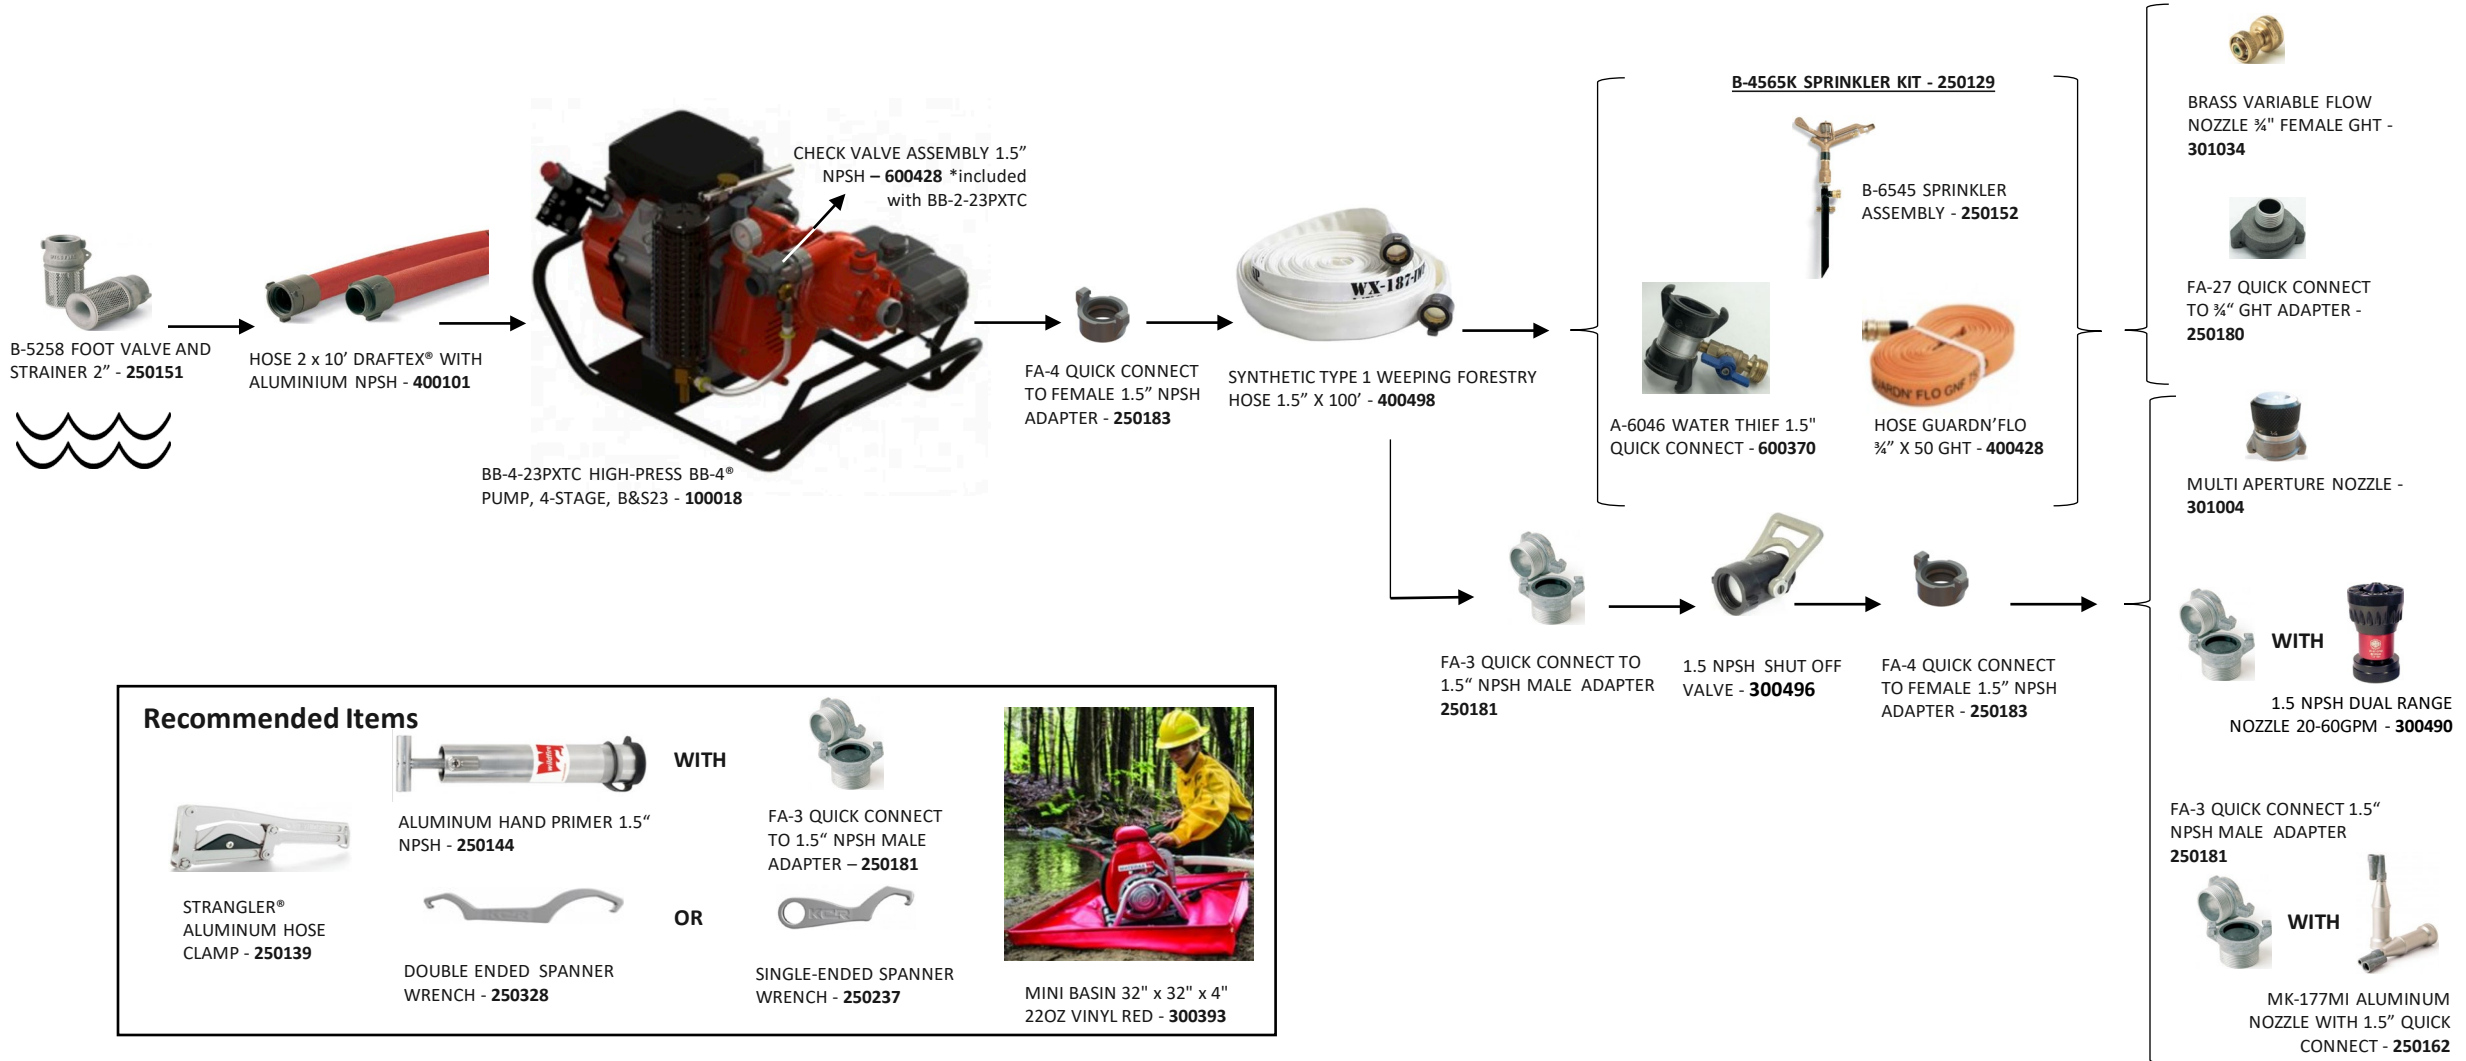

BB-4[®]

BB-4® SINGLE PUMP HOSE LAY (INTERNATIONAL)

Recommended Items

	STRANGLER® ALUMINIUM HOSE CLAMP - 250139	
	ALUMINIUM HAND PRIMER 1.5" NPSH - 250144	WITH
	DOUBLE ENDED SPANNER WRENCH - 250328	OR
	SINGLE-ENDED SPANNER WRENCH - 250237	
	FA-3 QUICK CONNECT TO 1.5" NPSH MALE ADAPTER - 250181	
		MINI BASIN 32" x 32" x 4" 22OZ VINYL RED - 300393