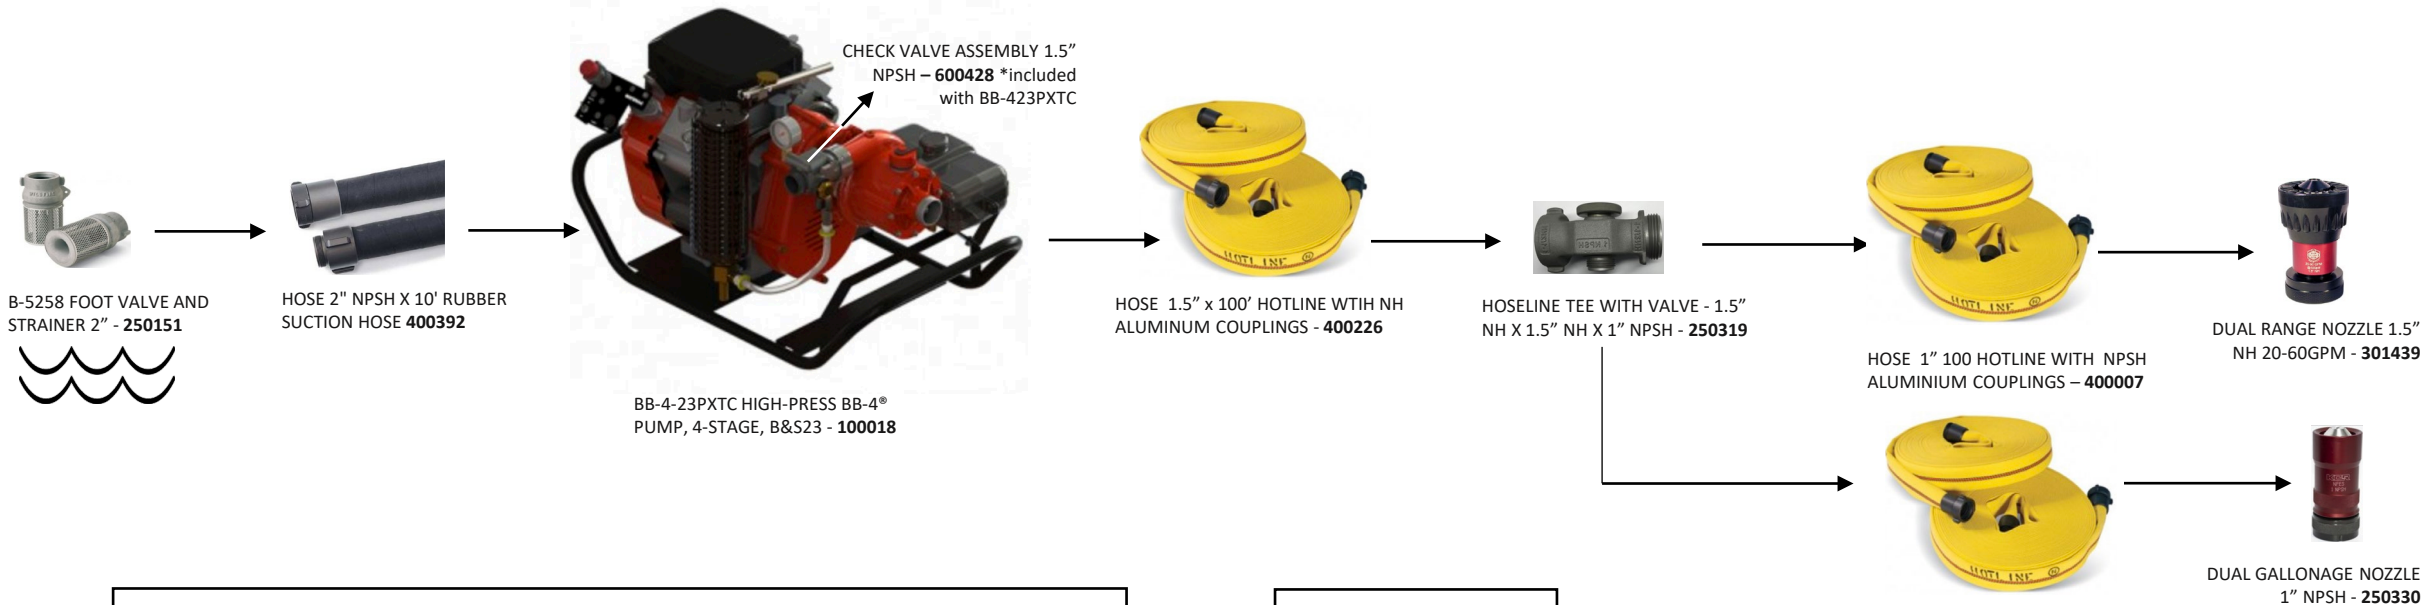

BB-4® SINGLE PUMP HOSE LAY (USA)

Recommended Items

ALUMINIUM 1.5" NH HAND PRIMER - 250219

STRANGLER® ALUMINIUM HOSE CLAMP - 250139

OR

DOUBLE ENDED SPANNER WRENCH - 250328

SINGLE-ENDED SPANNER WRENCH - 250237

MINI BASIN 32" x 32" x 4" 22OZ VINYL RED - 300393

Optional Item

HOSELINE TEE WITH CAP 1.5 NH X 1.5 NH X 1 NPSH - 250306