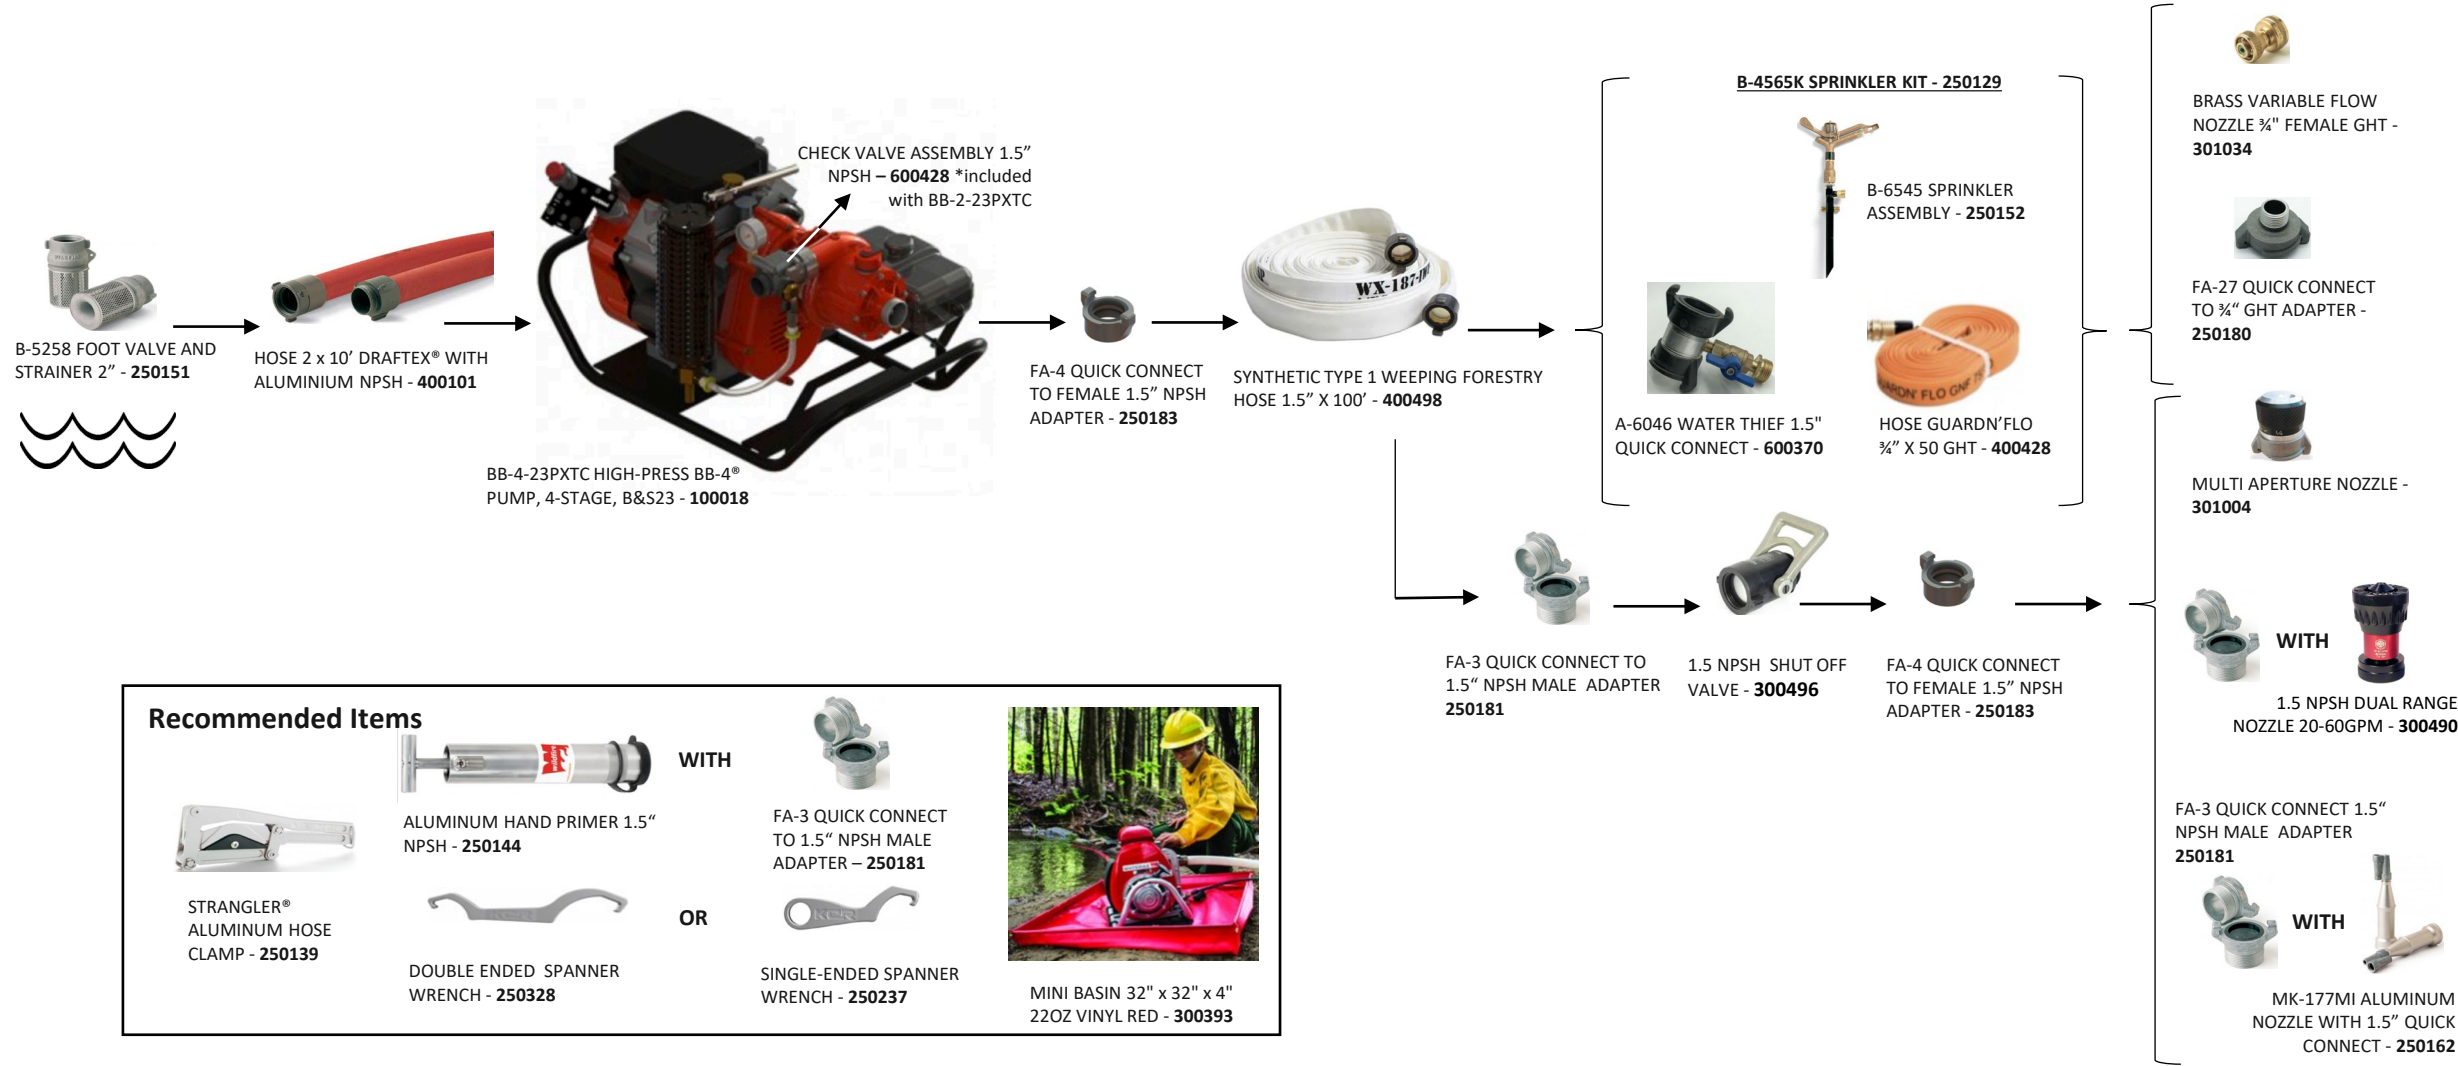

BB-4® SINGLE PUMP HOSE LAY (CANADA)

Recommended Items

	STRANGLER® ALUMINUM HOSE CLAMP - 250139	
	ALUMINUM HAND PRIMER 1.5" NPSH - 250144	WITH
	DOUBLE ENDED SPANNER WRENCH - 250328	OR
	SINGLE-ENDED SPANNER WRENCH - 250237	
	FA-3 QUICK CONNECT TO 1.5" NPSH MALE ADAPTER - 250181	
		MINI BASIN 32" x 32" x 4" 22OZ VINYL RED - 300393